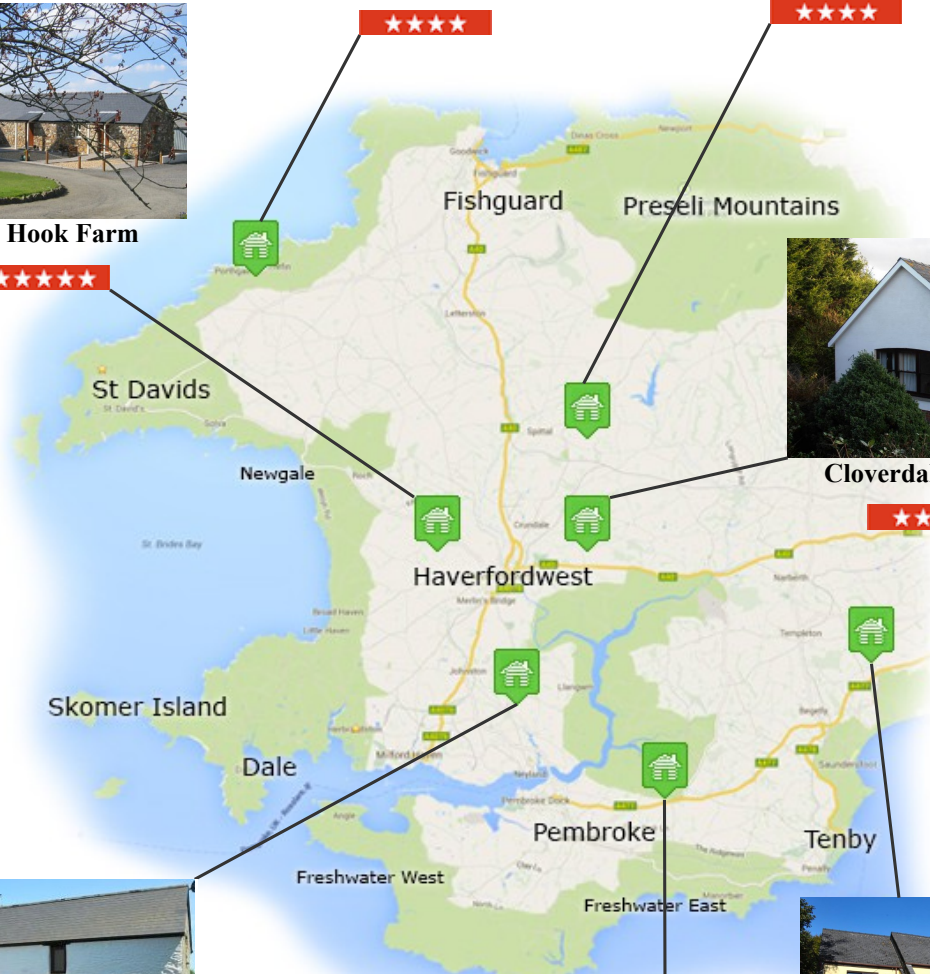

★★★★

**Church View Cottages**

★★★★

**Carhouse Cottage**

★★★★★

**Blackmoor Farm**

★★★★

## Cloverdale Cottage

South Hill is a family run working sheep farm set in a quiet location in central Pembrokeshire just a short drive from many excellent beaches close to Oakwood and Clerkenhill adventure farm and many other attraction. Sleeps up to four people plus a baby.

## East Hook Farm

The cottage, next to the main house of East Hook has a flexible layout. Graded five star by Visit Wales it makes an ideal base for a relaxing country holiday in Pembrokeshire. Centrally located with all Pembrokeshire has to offer within easy reach. Sleeping 2 - 4

## Blackmoor Farm

Relax in the peaceful and friendly environment of our own 36 acre farm, only a few minutes drive from the beautiful beaches of the Pembrokeshire Coastal National Park. Ideal location from which to tour the beauty spots of the entire area. The cottages sleep 2 to 6.